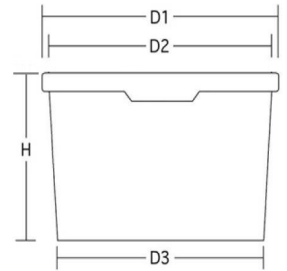

Technical data sheet bucket | JETB 600 - Jokey Euro Tainer Box

basic data

Weight category	E
weight no handle	20,0 g
volume to rim	0,67 l
top load performance	¹ 6,0 kg

dimensions

D1	109,0 mm
D2	98,0 mm
D3	85,0 mm
H without lid	102,0 mm

tolerances

dimensions	± 1 mm
Weight tolerance	± 10 %

Possible combinations

handle	Description	weight
	belt handle	2,0 g
	no handle	+

lid	Type	Description	stacking height two fold:	each further:
	standard	DETB 109	198,0 mm	95,0 mm
	sealing lid	FDETB 109	208,0 mm	102,5 mm

decoration	Method of decoration	height:	width:	median breadth:
	Digital	0,0 mm	0,0 mm	0,0 mm
	IML	80,59 mm	290,03 mm	
	Offset	0,0 mm	0,0 mm	0,0 mm

Logistics (standard view)

Pallet	EUP (Europallet)
Width	80 cm (31,5´´)
Length	120 cm (47,24´´)
Height	1,20 m
Quantity per pallet	4060
Quantity per layer	0

basic data

Weight category	E
weight	6,3 g
displaced volume	0,07 l

dimensions

D1	107,5 mm
H	9,6 mm

tolerances

dimensions	± 1 mm
Weight tolerance	± 15 %

Possible combinations

bucket